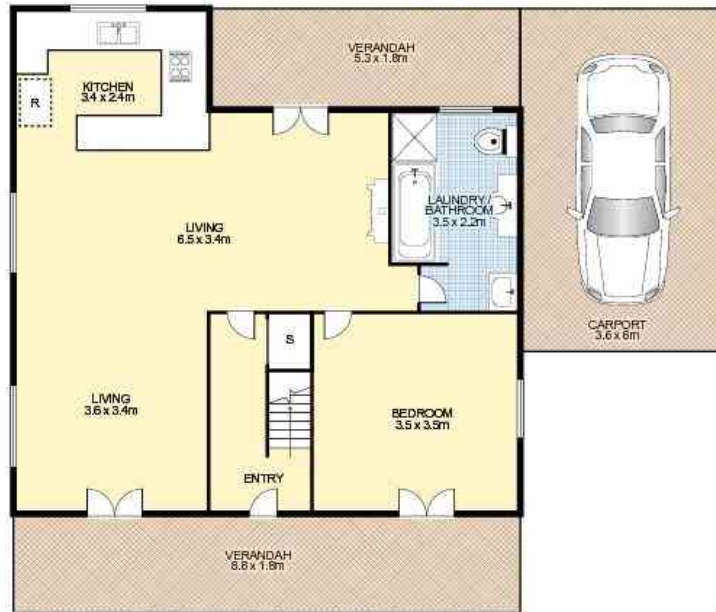

Fast Facts:

- 3 Genuine bedrooms (2 with built in robes)
- Extensive use of natural timber inside
- Stunning outlook from front and rear verandahs
- Attractive design with open plan living
- Lovely attention to detail
- The acreage lends itself to a lifestyle block
- Tare road to front gate
- Council waste services
- Zoned for east Tamworth schooling
- Rates approx. - \$1,916 per year

FIRST FLOOR

GROUND FLOOR

276 Daruka Road, TAMWORTH

This floor plan is intended as a guide only. Layout dimensions are approximate only. No representations or warranties of any nature whatsoever are given or intended. Any person using this information should rely on their own enquiries. Floor Plans by SURROUNDPIX.