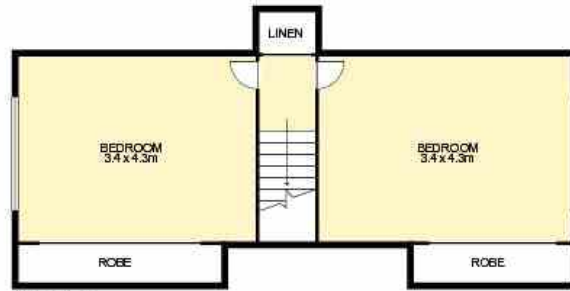

Fast Facts:

- 3 Genuine bedrooms (2 with built in robes)
- Extensive use of natural timber inside
- Stunning outlook from front and rear verandahs
- Attractive design with open plan living
- Lovely attention to detail
- The acreage lends itself to a lifestyle block
- Tare road to front gate
- Council waste services
- Zoned for east Tamworth schooling
- Rates approx. - \$1,916 per year

FIRST FLOOR

GROUND FLOOR

276 Daruka Road, TAMWORTH

This floor plan is intended as a guide only. Layout dimensions are approximate only. No representations or warranties of any nature whatsoever are given or intended. Any person using this information should rely on their own enquiries. Floor Plans by SURROUNDPIX.