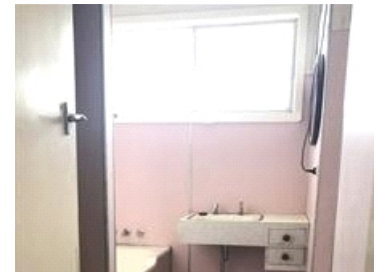

first national
REAL ESTATE

Shultz \ Taree

6 Little Wynter Street, Taree

2 1 2

Hop Skip and Jump

Leave the car at home and walk everywhere from this centrally located two bedroom home. Minutes walk from Aldi, the hospital, shopping centres and cafes. This tidy home features both front and rear covered verandahs, open kitchen, dining and living area and a double garage with extra work space. Pets upon application.